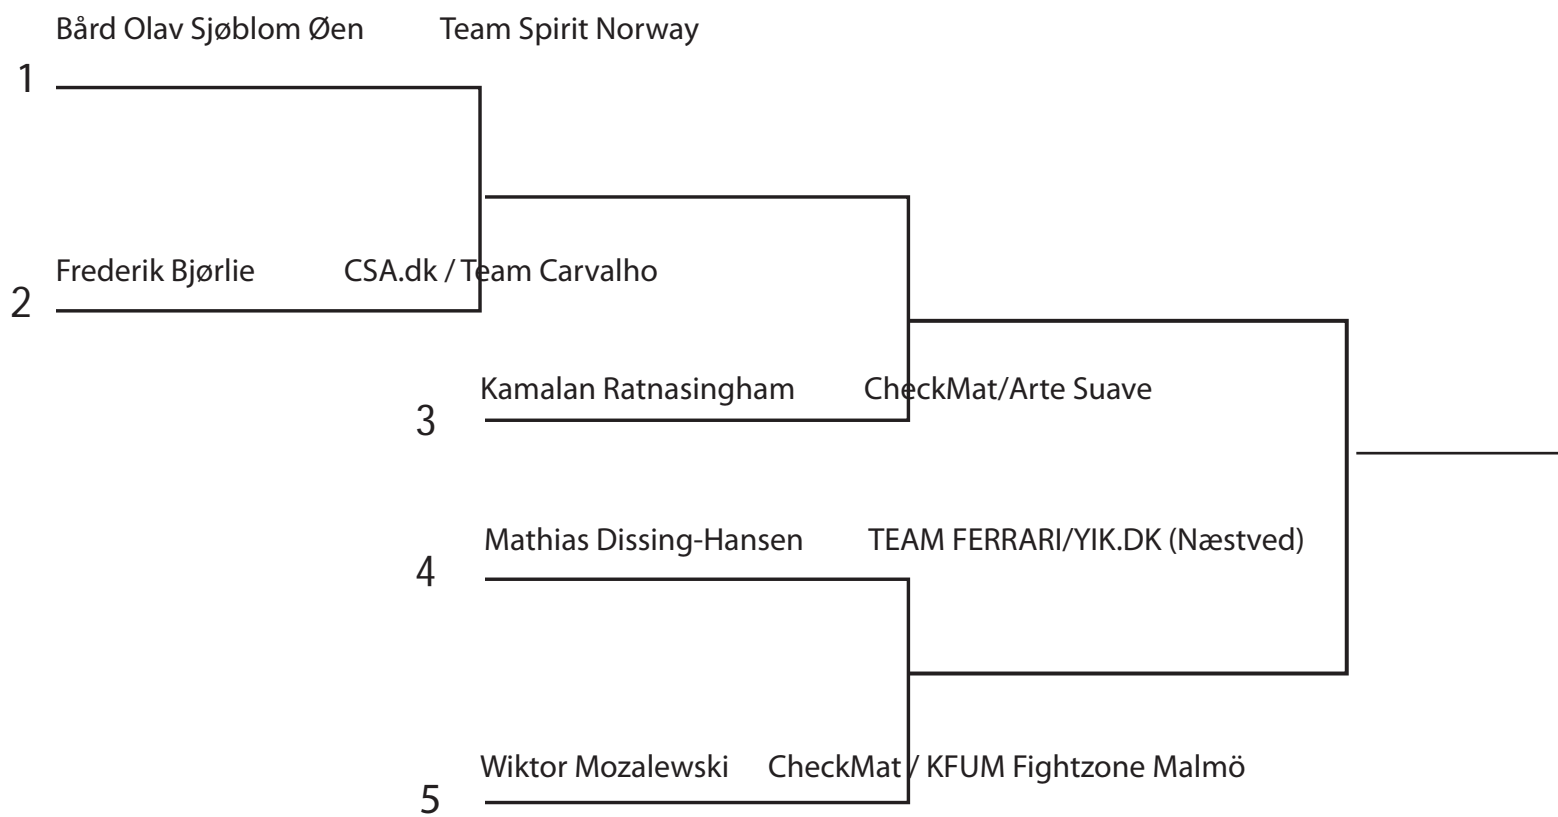

Male Adult (18 years and up) White Belts +100.5 kg

Bracket Start 11:30 Sunday

- 1 _____
- 2 _____
- 3 _____
- 3 _____